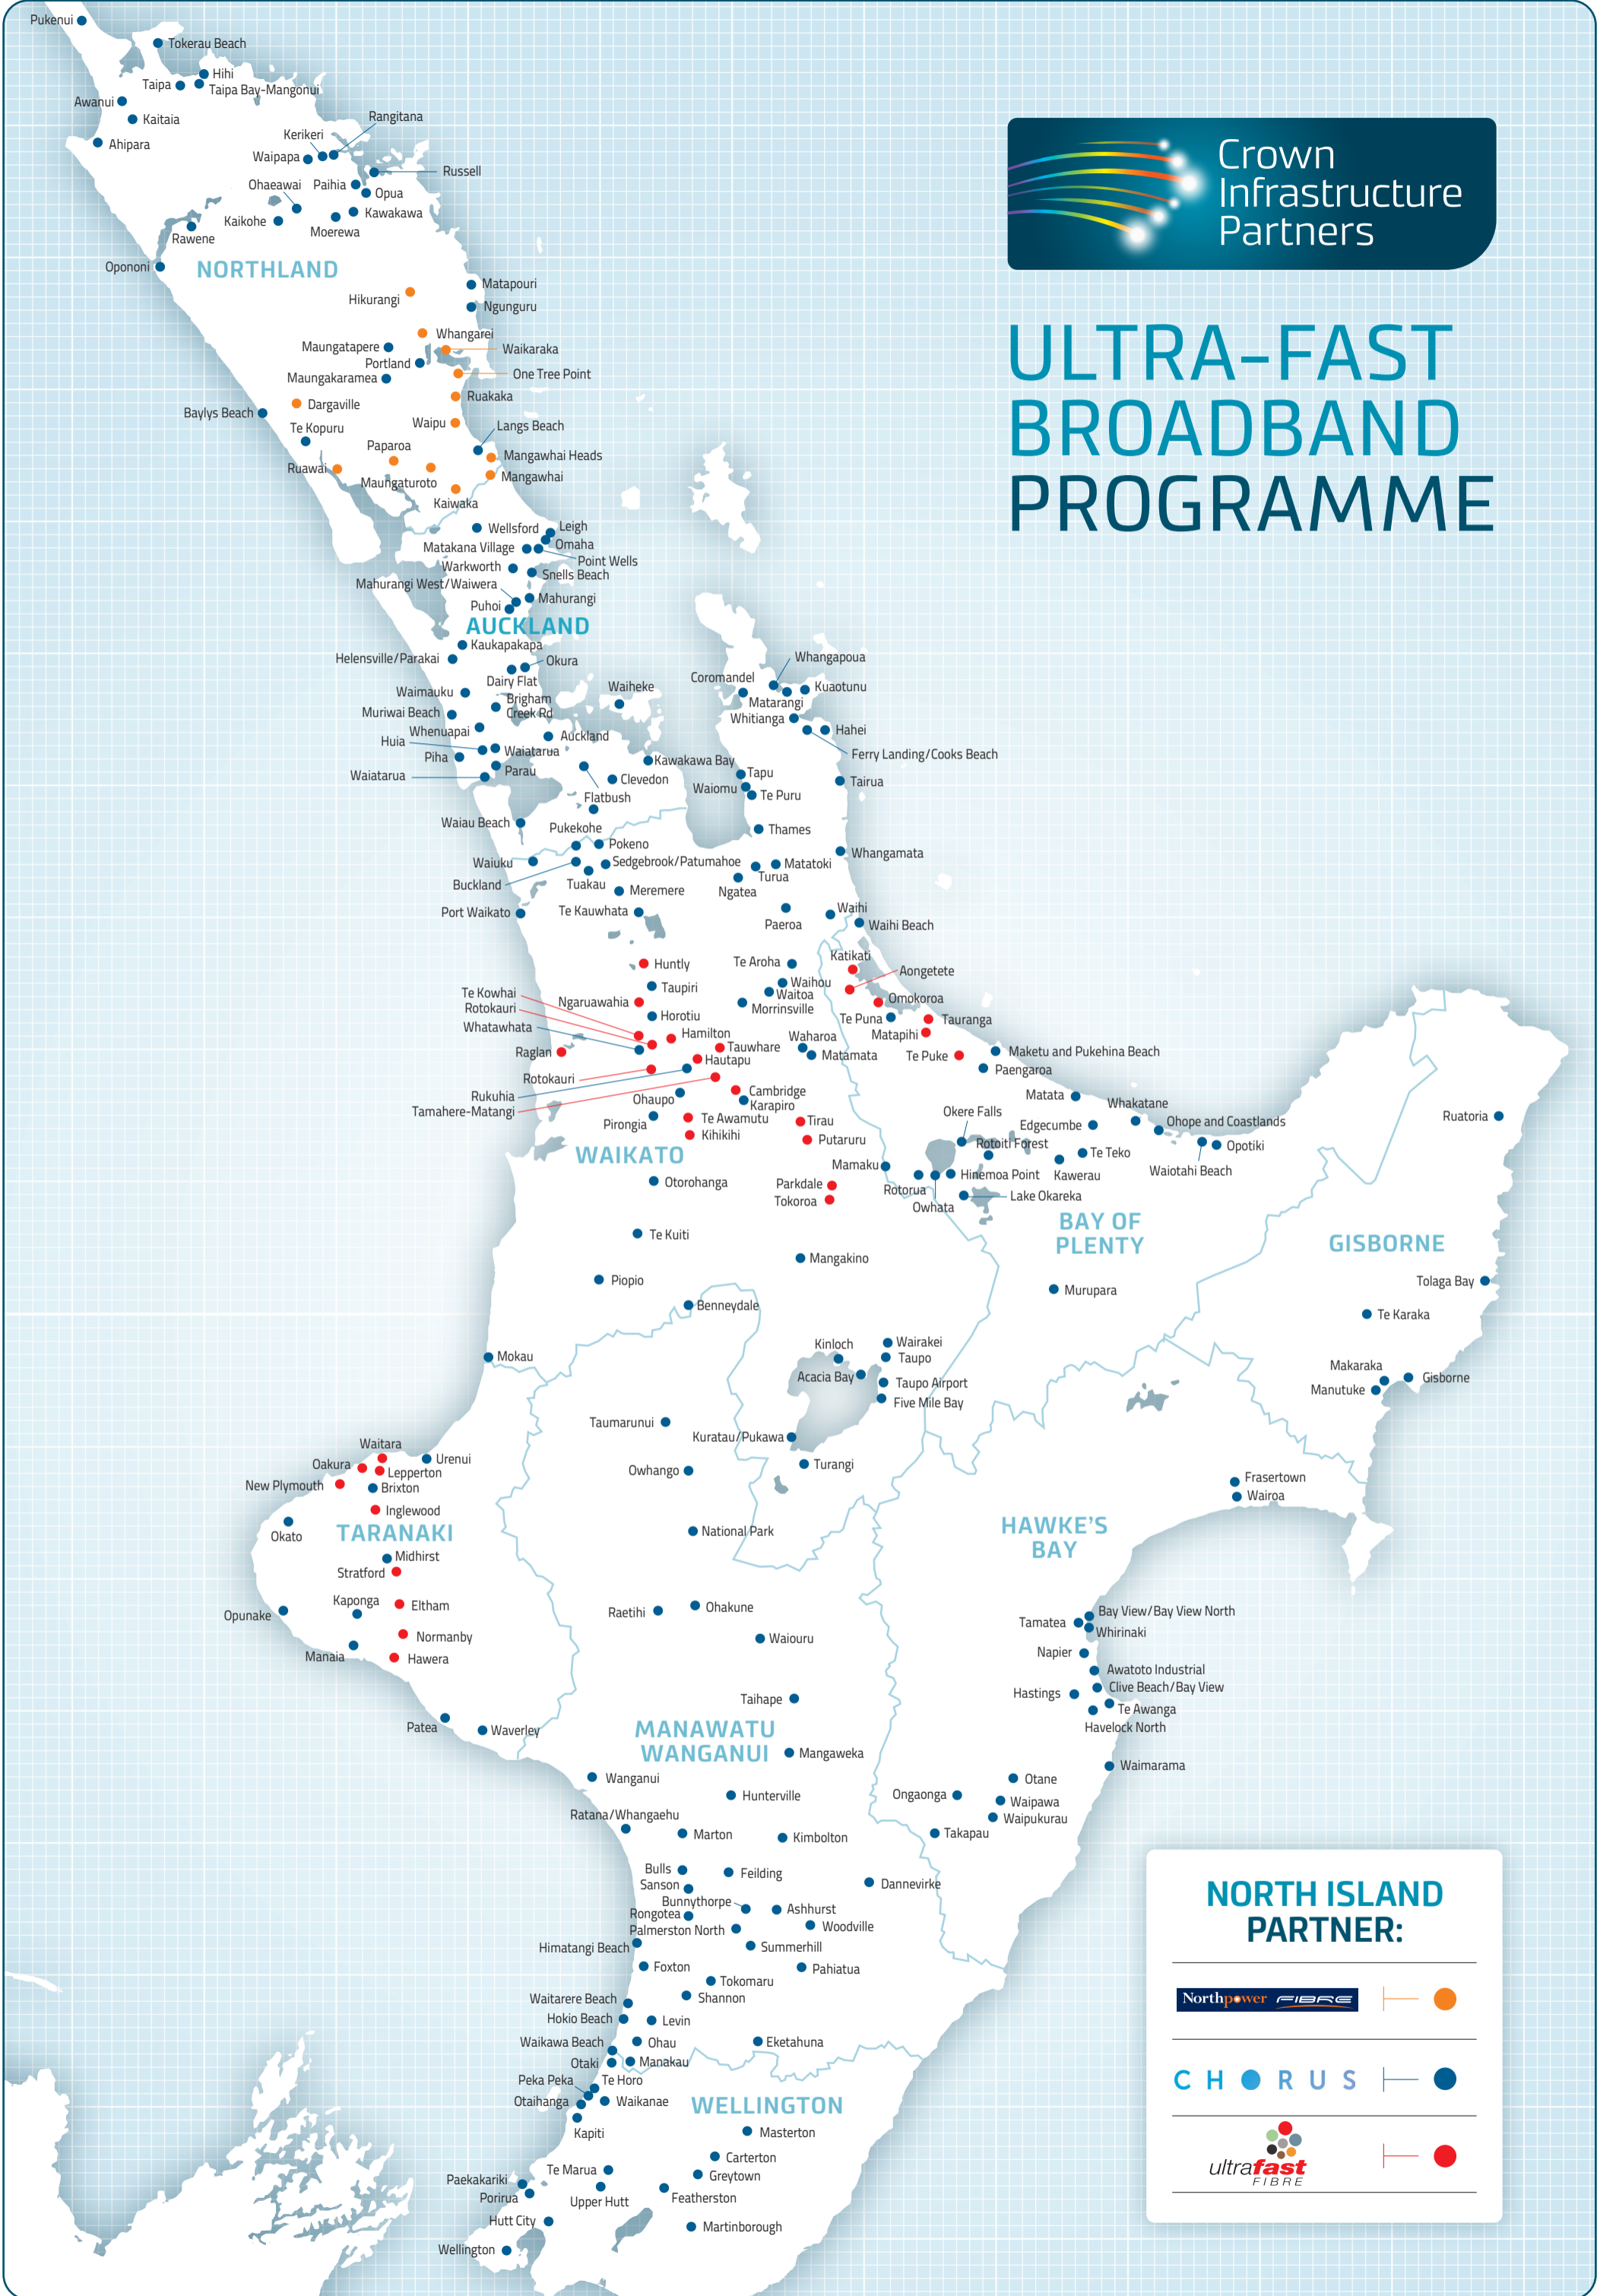

ULTRA-FAST BROADBAND PROGRAMME

NORTH ISLAND PARTNER:

- Northpower FIBRE (Orange dot)
- CHORUS (Blue dot)
- ultrafast FIBRE (Red dot)

ULTRA-FAST BROADBAND PROGRAMME

SOUTH ISLAND PARTNER:

● UFB ▲ Additional Fibre